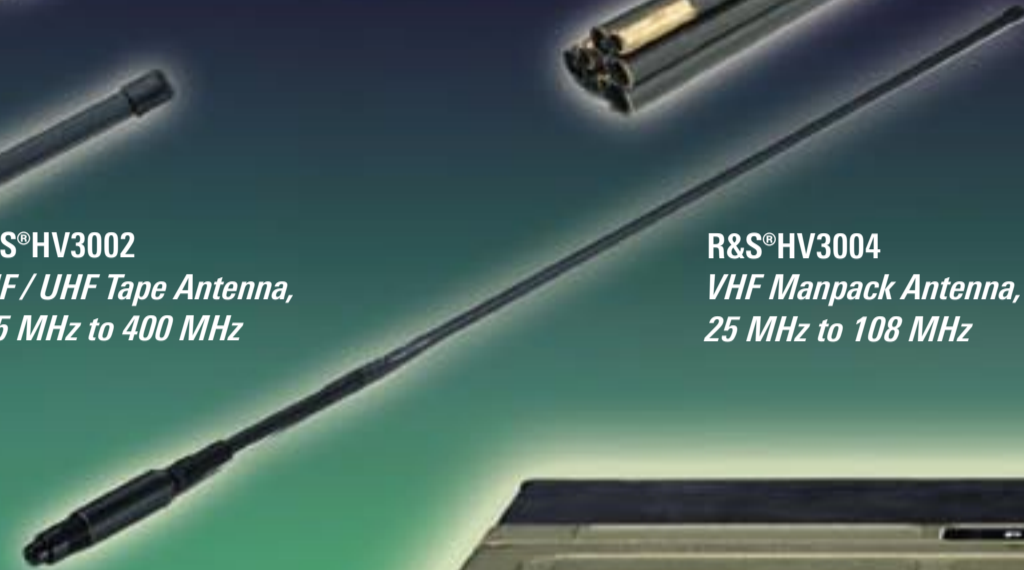

# R&S® M3TR Radio Family

R&S®KG3031A  
Single Docking Station for  
R&S®M3TR Manpack Radios

R&S®HL3032  
Remote UHF Antenna,  
225 MHz to 400 MHz, log-periodic

R&S®HV3001  
Folding Whip Antenna,  
1.5 MHz to 30 MHz

R&S®VU3050  
50 W VHF Power Amplifier,  
30 MHz to 108 MHz

R&S®FK3150  
150 W Antenna Tuning Unit,  
1.5 MHz to 30 MHz

R&S®VK3150  
150 W HF Power Amplifier,  
1.5 MHz to 30 MHz

R&S®KG3032A  
Dual Docking Station for  
R&S®M3TR Manpack Radios

R&S®HV3002  
VHF / UHF Tape Antenna,  
225 MHz to 400 MHz

R&S®HV3004  
VHF Manpack Antenna,  
25 MHz to 108 MHz

R&S®GA3001  
Handset with PTT key

R&S®VT3050  
50 W VHF / UHF Power Amplifier,  
30 MHz to 512 MHz

R&S®GB3000R  
Remote Control Unit for one  
or two Transceivers R&S®MR3000,  
with built-in loudspeakers

R&S®GK3005  
Connection Cable for  
detachable front panel

R&S®GP3000  
Fill Gun, PC-programmable for  
transmitting all relevant preset  
information, including Transec / Comsec keys